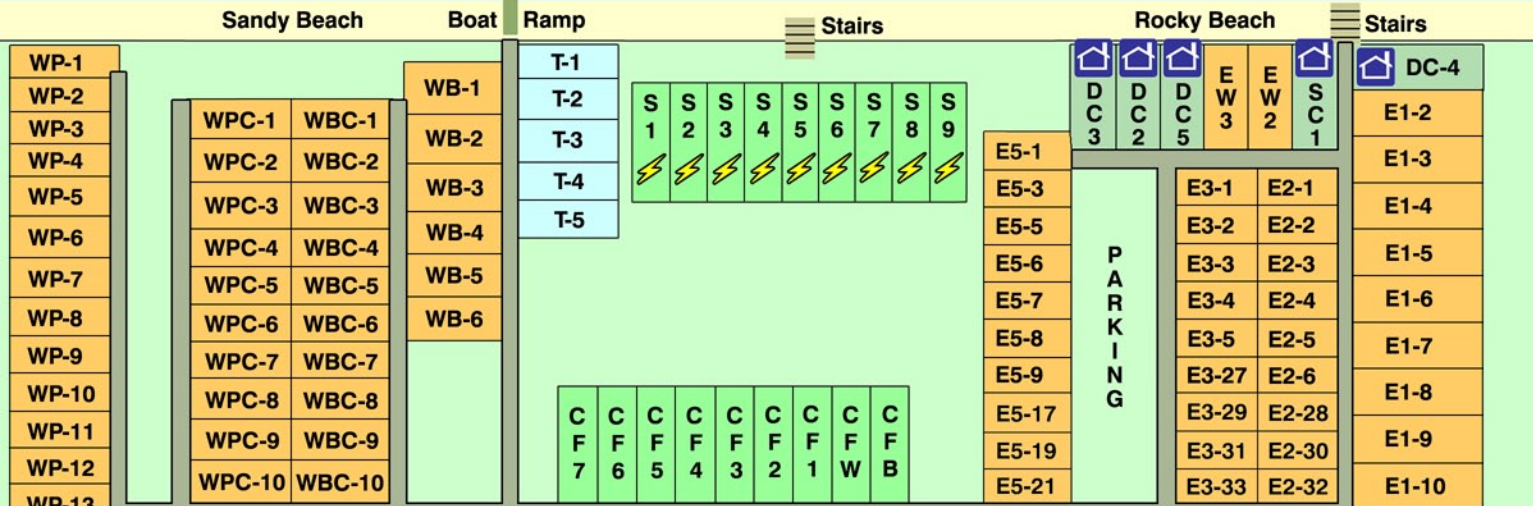

# Lake Erie

**Legend**

- 50 Amp Electric
- Seasonal Sites
- Full Hookups
- Water & Electric
- No Hookups
- Waterfront Cottage  
S=Std / D=Deluxe
- Cabin in the Woods  
S=Std / D=Deluxe

Your Site # is

ST-1

ST-2

Kayak rentals available at the office.

**Speed Limit  
5 MPH  
Strictly Enforced**

**Office / Store Hours:**  
 Monday - Saturday 9:00AM - 6:00PM  
 Sundays and Holidays 10:00AM - 2:00PM  
**In Case of Emergency:**  
 Dial 911 at a pay phone and notify office.

To Old Lake Road