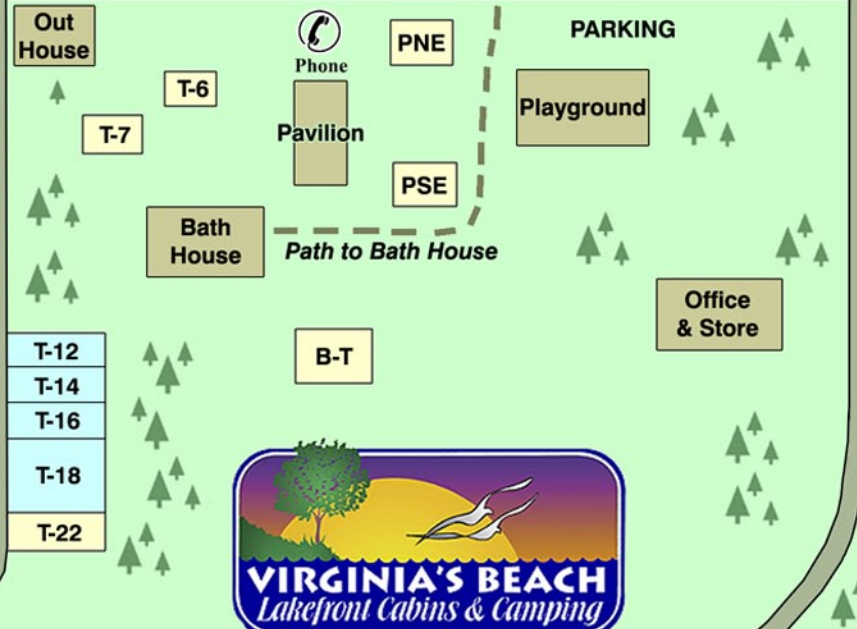

Lake Erie

Legend

- 50 Amp Electric
- Seasonal Sites
- Full Hookups
- Water & Electric
- No Hookups
- Waterfront Cottage
S=Std / D=Deluxe
- Cabin in the Woods
S=Std / D=Deluxe
- Security Gate

Your Site # is

Kayak rentals available at the office.

Office / Store Hours:

Monday - Saturday 9:00AM - 6:00PM
 Sundays and Holidays 10:00AM - 2:00PM

In Case of Emergency:

Dial 911 at a pay phone and notify office.

**Speed Limit
5 MPH
Strictly Enforced**

To Old Lake Road