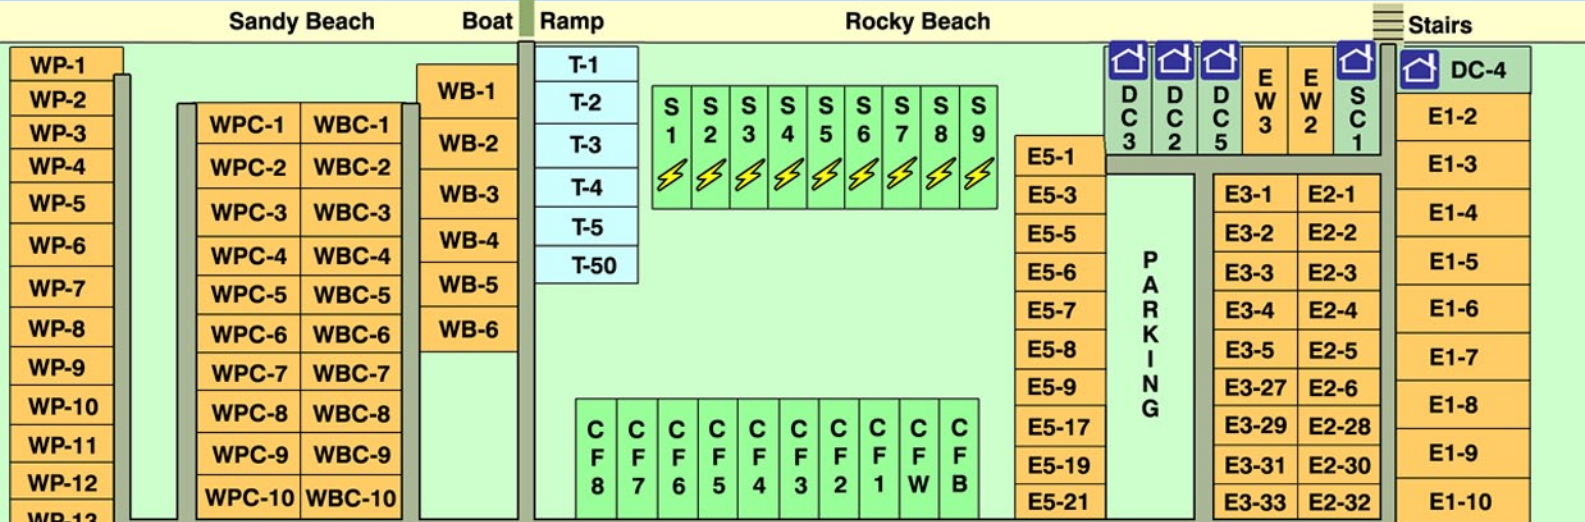

Lake Erie

Legend

- 50 Amp Electric
- Seasonal Sites
- Full Hookups
- Water & Electric
- No Hookups
- Waterfront Cottage
S=Std / D=Deluxe
- Cabin in the Woods
S=Std / D=Deluxe
- Security Gate

Your Site # is

To Old Lake Road