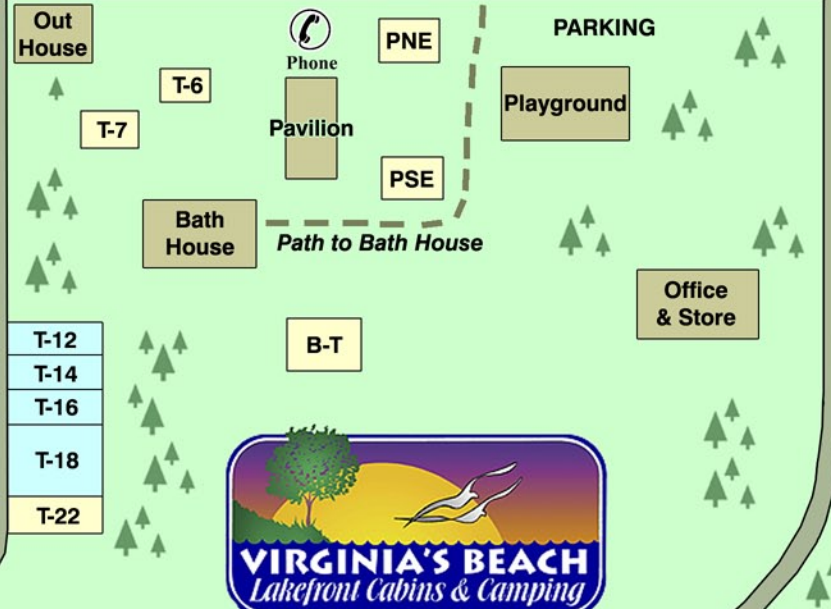

Lake Erie

Legend

- 50 Amp Electric
- Seasonal Sites
- Full Hookups
- Water & Electric
- No Hookups
- Waterfront Cottage
S=Std / D=Deluxe
- Cabin in the Woods
S=Std / D=Deluxe
- Security Gate

- SC-5
- DC-6
- DC-7
- T-13
- T-15
- T-19
- T-21
- T-23
- T-12
- T-14
- T-16
- T-18
- T-22

Kayak rentals available at the office.

**Speed Limit
5 MPH
Strictly Enforced**

Office / Store Hours:
 Monday - Saturday 9:00AM - 6:00PM
 Sundays and Holidays 10:00AM - 2:00PM
In Case of Emergency:
 Dial 911 at a pay phone and notify office.

To Old Lake Road