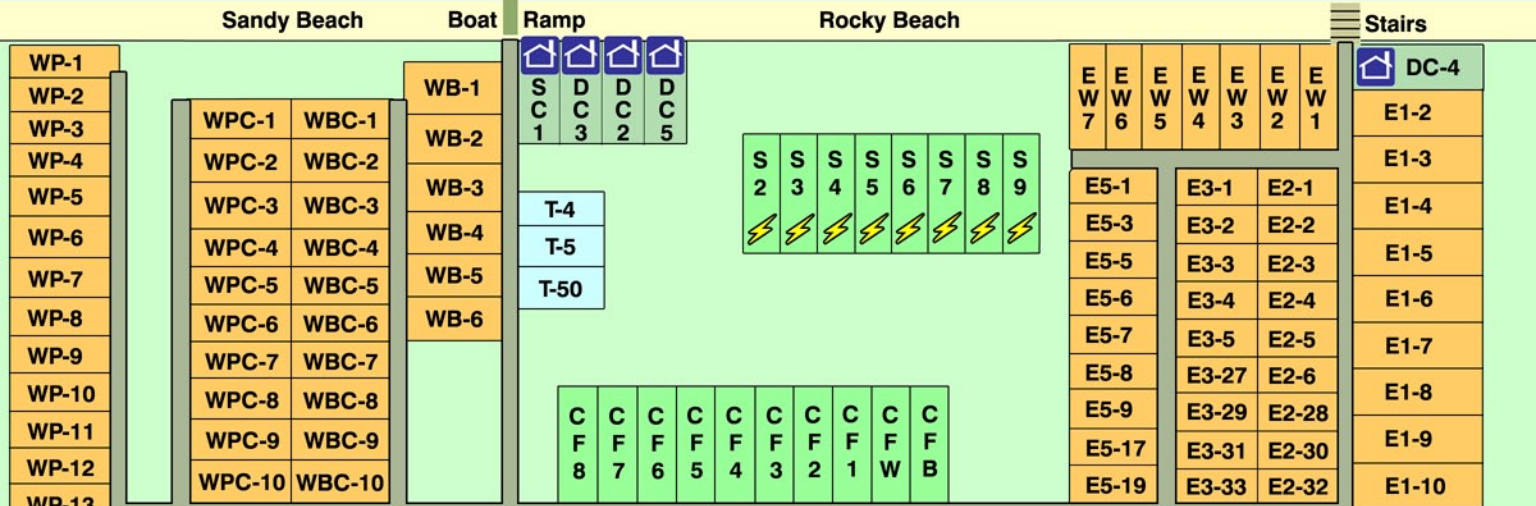

Lake Erie

Legend

- 50 Amp Electric
- Seasonal Sites
- Full Hookups
- Water & Electric
- No Hookups
- Waterfront Cottage
S=Std / D=Deluxe
- Cabin in the Woods
S=Std / D=Deluxe
- Security Gate

- SC-5
- DC-6
- DC-7
- T-13
- T-15
- T-19
- T-21
- T-23
- T-12
- T-14
- T-16
- T-18
- T-22

To Old Lake Road